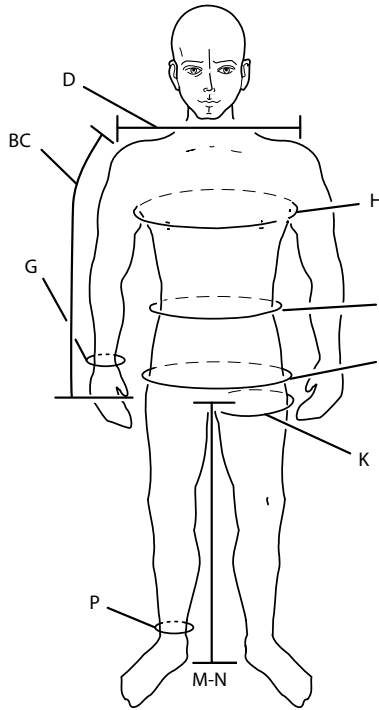

THE ORIGINAL

TONY SUIT

BY TONY

All drag areas will be adjusted according to height and weight unless otherwise specified.

Z1
from hole in throat down to waist line

Z. Measure from the hole in the throat, down under the crotch, up the back, to the bone at the base of the neck

neck
H
chest
I
waist
J
hips and buttocks (at widest point)
K
thigh
Z

D	shoulder tip to shoulder tip
BC	shoulder tip to thumb tip
G	wrist
P	ankle
M	crotch to top of knee
N	crotch to floor

Shipping (office use only)
Date out _____
Type of Shipping _____