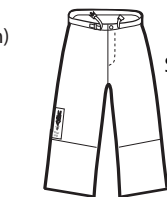

(leg straight)

Standard Pant has no drag and comes with a pilot chute pocket and one small ticket pocket inside the pant. Cordura butt and knee pads are also standard.

Pond Swoop

☐ Pants $135 ☐ Shorts $120 (Shown)

Pant Color _____

☐ Supplex ☐ 4 - Ply ☐ Print $15 Extra

Stripe Color _____

$30 Extra ☐ Supplex ☐ 4 - Ply ☐ Print $5 Extra

EXTRAS:

- *Cordura Knees and Butt are standard.
- ☐ Cargo Pocket $15
- ☐ Sunglass Pocket $10
- ☐ Twin Side Pockets $10

RUSH SERVICE $40 ☐

2 - 4 WEEKS

DEPENDS ON SEASON

Phone: _____

Fax #: _____

☐ Check or Money Order Payable To Tony Suits, Inc

☐ M/C VISA DISCOVER AMERICAN EXPRESS

#: _____

Exp. Date ☐☐☐ / ☐☐☐

_____

Card Holders Signature

4 - Way Pants

Price $115

Pant Color _____

☐ Supplex ☐ 4 - Ply ☐ Print $15 Extra

EXTRAS:

☐ Cordura Knees $8 ☐ Cordura Butt $10

Grip Colors

Front of Grip (check one) _____

☐ Supplex ☐ 4 - Ply ☐ Print

☐ Sure Grip $10.00 Extra
(Black only on back of grip)

Back of Grip (check one) _____

☐ Supplex ☐ 4 - Ply ☐ Print

BINDING TAPE (around grips) _____

BOOTIES

- ☐ Vented $15
- ☐ Cordura $15
- color _____
- ☐ Parapac $13
- color _____
- ☐ With leg zip $15 not with XL

GRIPS $20 $10.00 extra

small medium team

Legs ☐ ☐ ☐

Inseam 10.00 extra ☐ ☐ ☐

Pants..... $ _____

Extras..... $ _____

Sub-total..... $ _____

FL. Only 7%..... $ _____

RUSH..... $ _____

Handling..... $ 2.00

Shipping..... $ _____

TOTAL..... $ _____