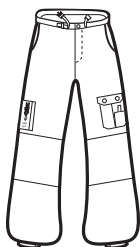

Z (short)

Z (short)

M-N

crotch to floor

P

ankle

I

waist*

J

hips and buttocks (widest point)

K

thigh, widest point

*For those that want the waist down on the hips, be sure to measure the waist at this point as this line is larger than the true waist.

L

above kneecap (leg flexed)

O

calf widest point

☐ Don't adjust for drag

*All drag areas will be adjusted according to height and weight unless otherwise specified.

*Freefly pants have only the sunglass pocket instead of the five pockets that the cargo pants have. (Shown)

☐ 3" shorter than standard shorts. (Standard is cut off below knee pad.)

☐ Cargo / Freefly ☐

☐ Pants $140 ☐ Shorts $125

☐ Freefly Pants $115*

Pant Color _____

☐ Supplex ☐ 4 - Ply ☐ Print $15 Extra

Stripe Color _____

$30 Extra ☐ Supplex ☐ 4 - Ply ☐ Print $5 Extra

EXTRAS:

- ☐ Cordura Knees $8
- ☐ Cordura Butt $10
- ☐ Reinforcing $15
  (Layer of Polycotton or Heacy Cotton, inside of the legs for drag.)
- ☐ Flat Grips $20.00 extra

Grip Color _____

Binding Tape Color _____

SHIPPING AND PAYMENT INFORMATION

Name: _____

Dealer: _____

E-Mail Address: _____

Ship To: _____